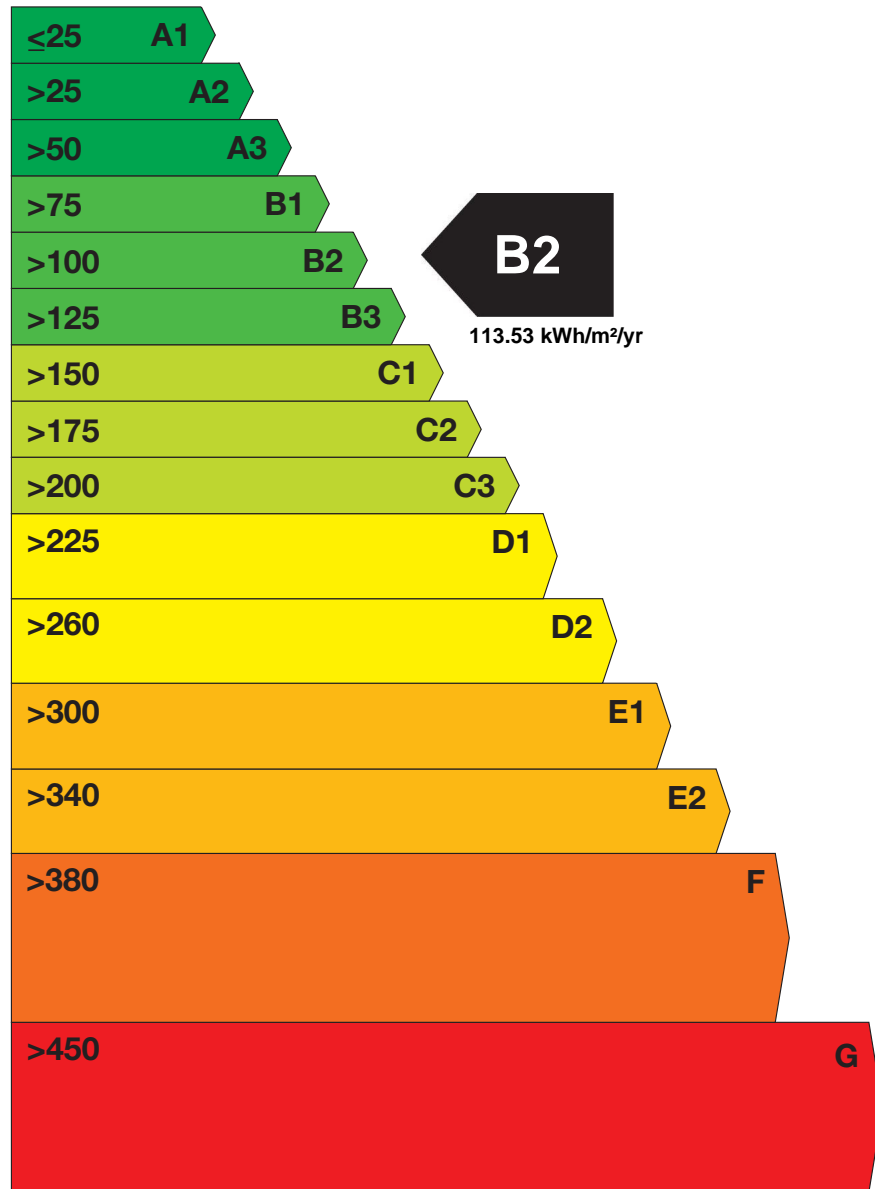

# Building Energy Rating (BER)

BER for the building detailed below is:

**B2**

Address KILL  
KINGSTOWN  
CLIFDEN  
CO. GALWAY

BER Number 111299228

Date of Issue 30/07/2018

Valid Until 30/07/2028

Assessor Number 107122

Assessor Company No 107121

The Building Energy Rating (BER) is an indication of the energy performance of this dwelling. It covers energy use for space heating, water heating, ventilation and lighting, calculated on the basis of standard occupancy. It is expressed as primary energy use per unit floor area per year (kWh/m<sup>2</sup>/yr).

'A' rated properties are the most energy efficient and will tend to have the lowest energy bills.

## Building Energy Rating kWh/m<sup>2</sup>/yr MOST EFFICIENT

113.53 kWh/m<sup>2</sup>/yr